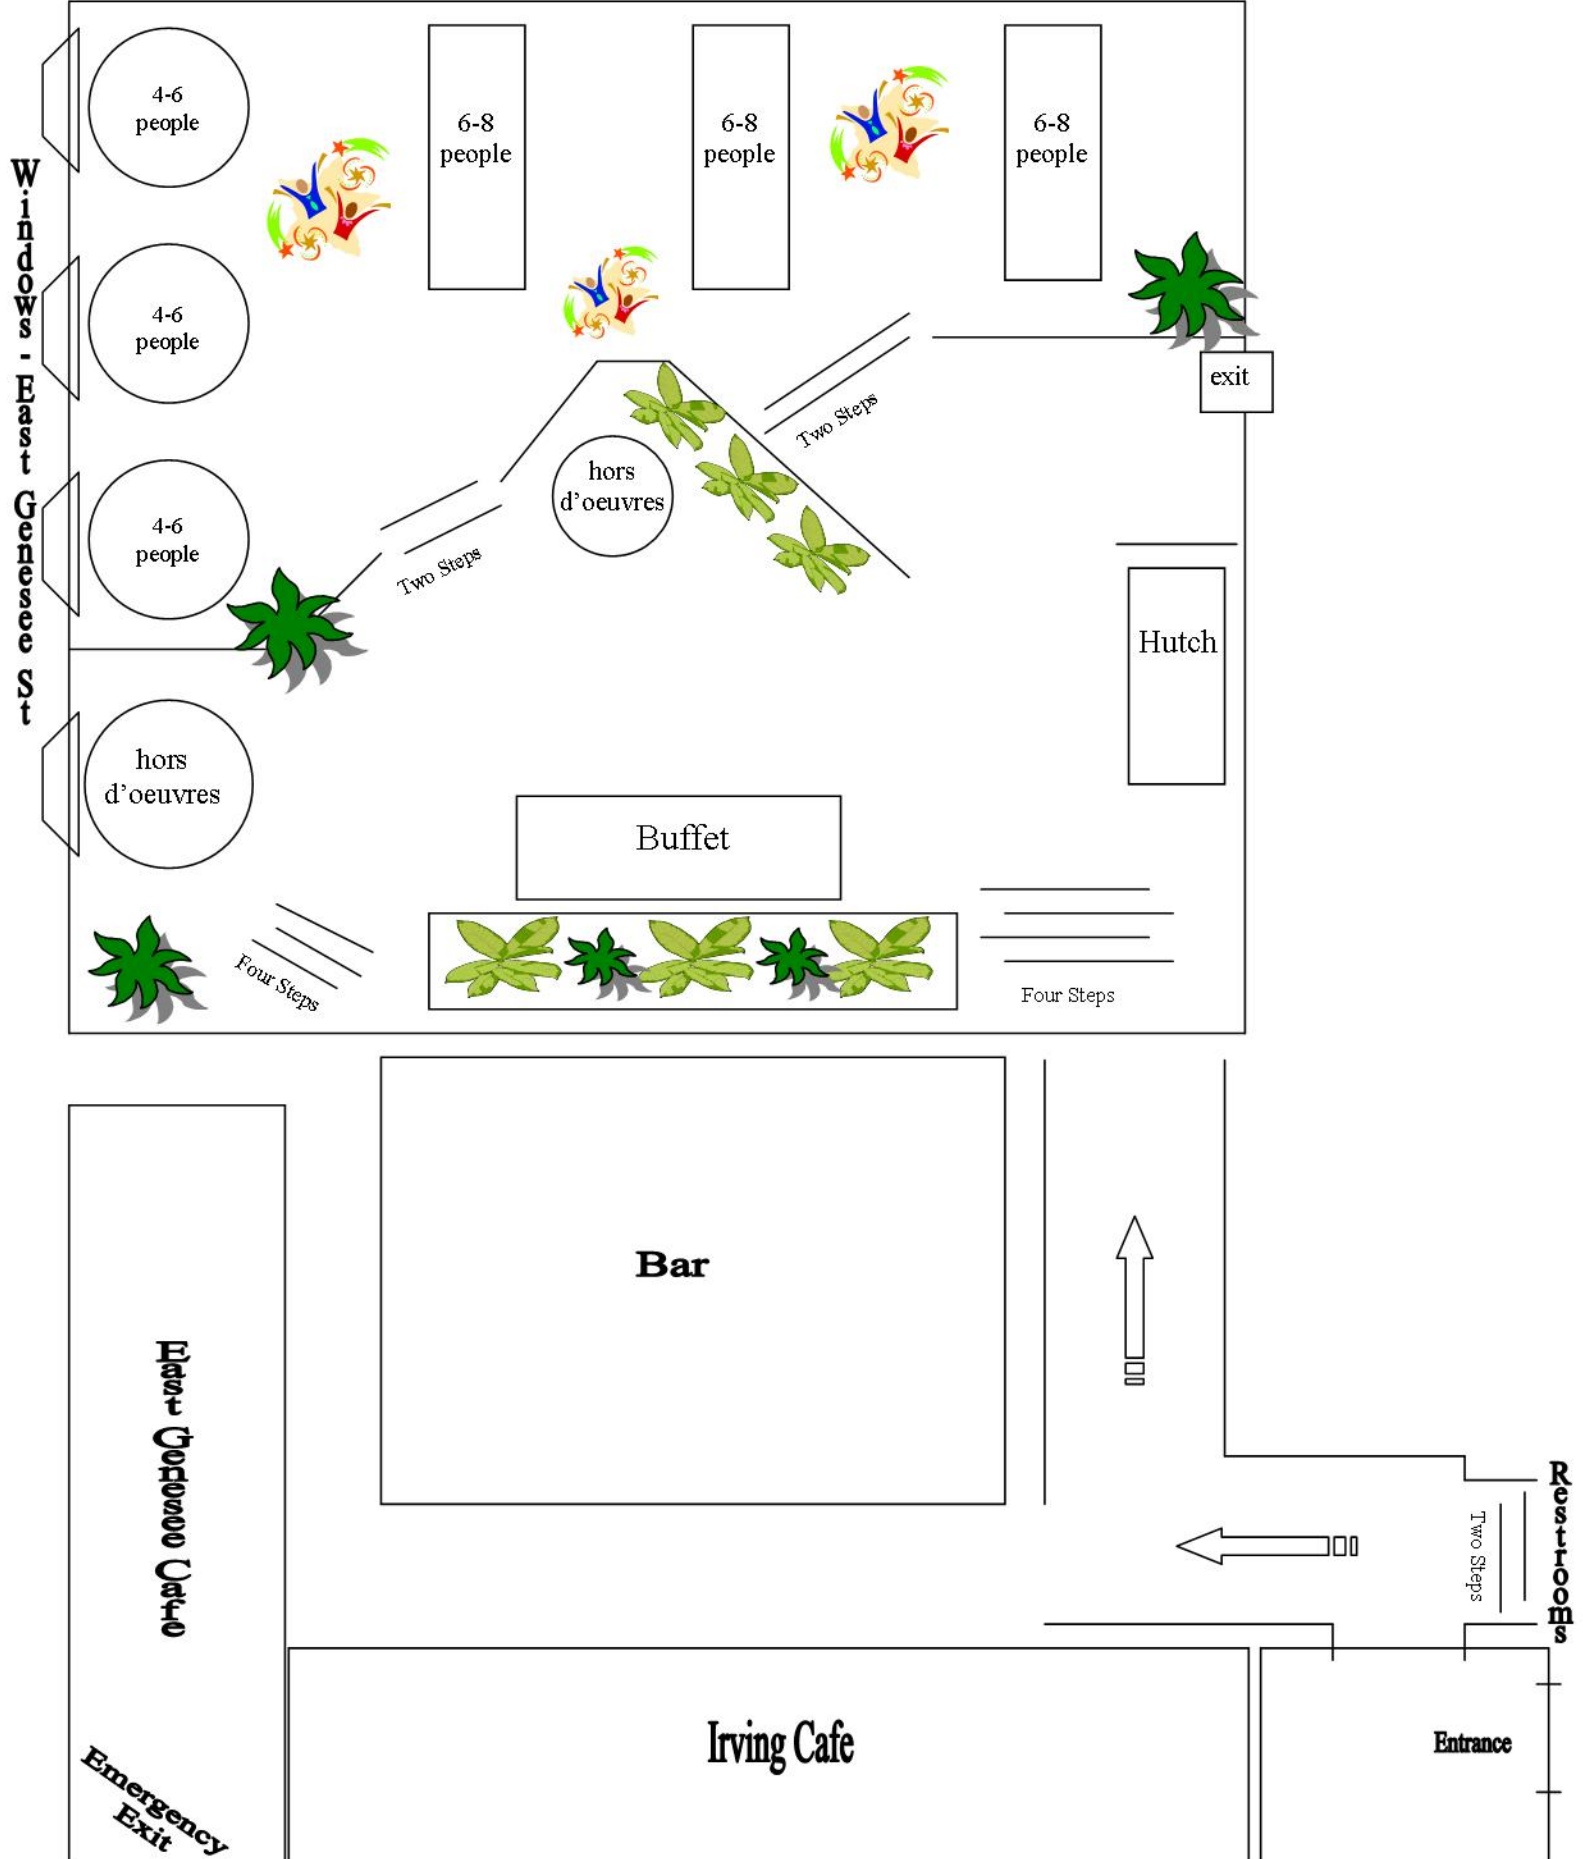

Atrium Dining Room

30-42 ppl

Atrium Dining Room

42-48 ppl

Windows - East + General St

Restrooms

Emergency Exit

Two Steps

exit

Hutch

Buffet

Bar

Irving Cafe

Entrance

4-6 people

4-6 people

4-6 people

hors d'oeuvres

6-8 people

6-8 people

6-8 people

4-6 people

Four Steps

Four Steps

Two Steps

Two Steps

Two Steps

Atrium Dining Room

49-54 ppl