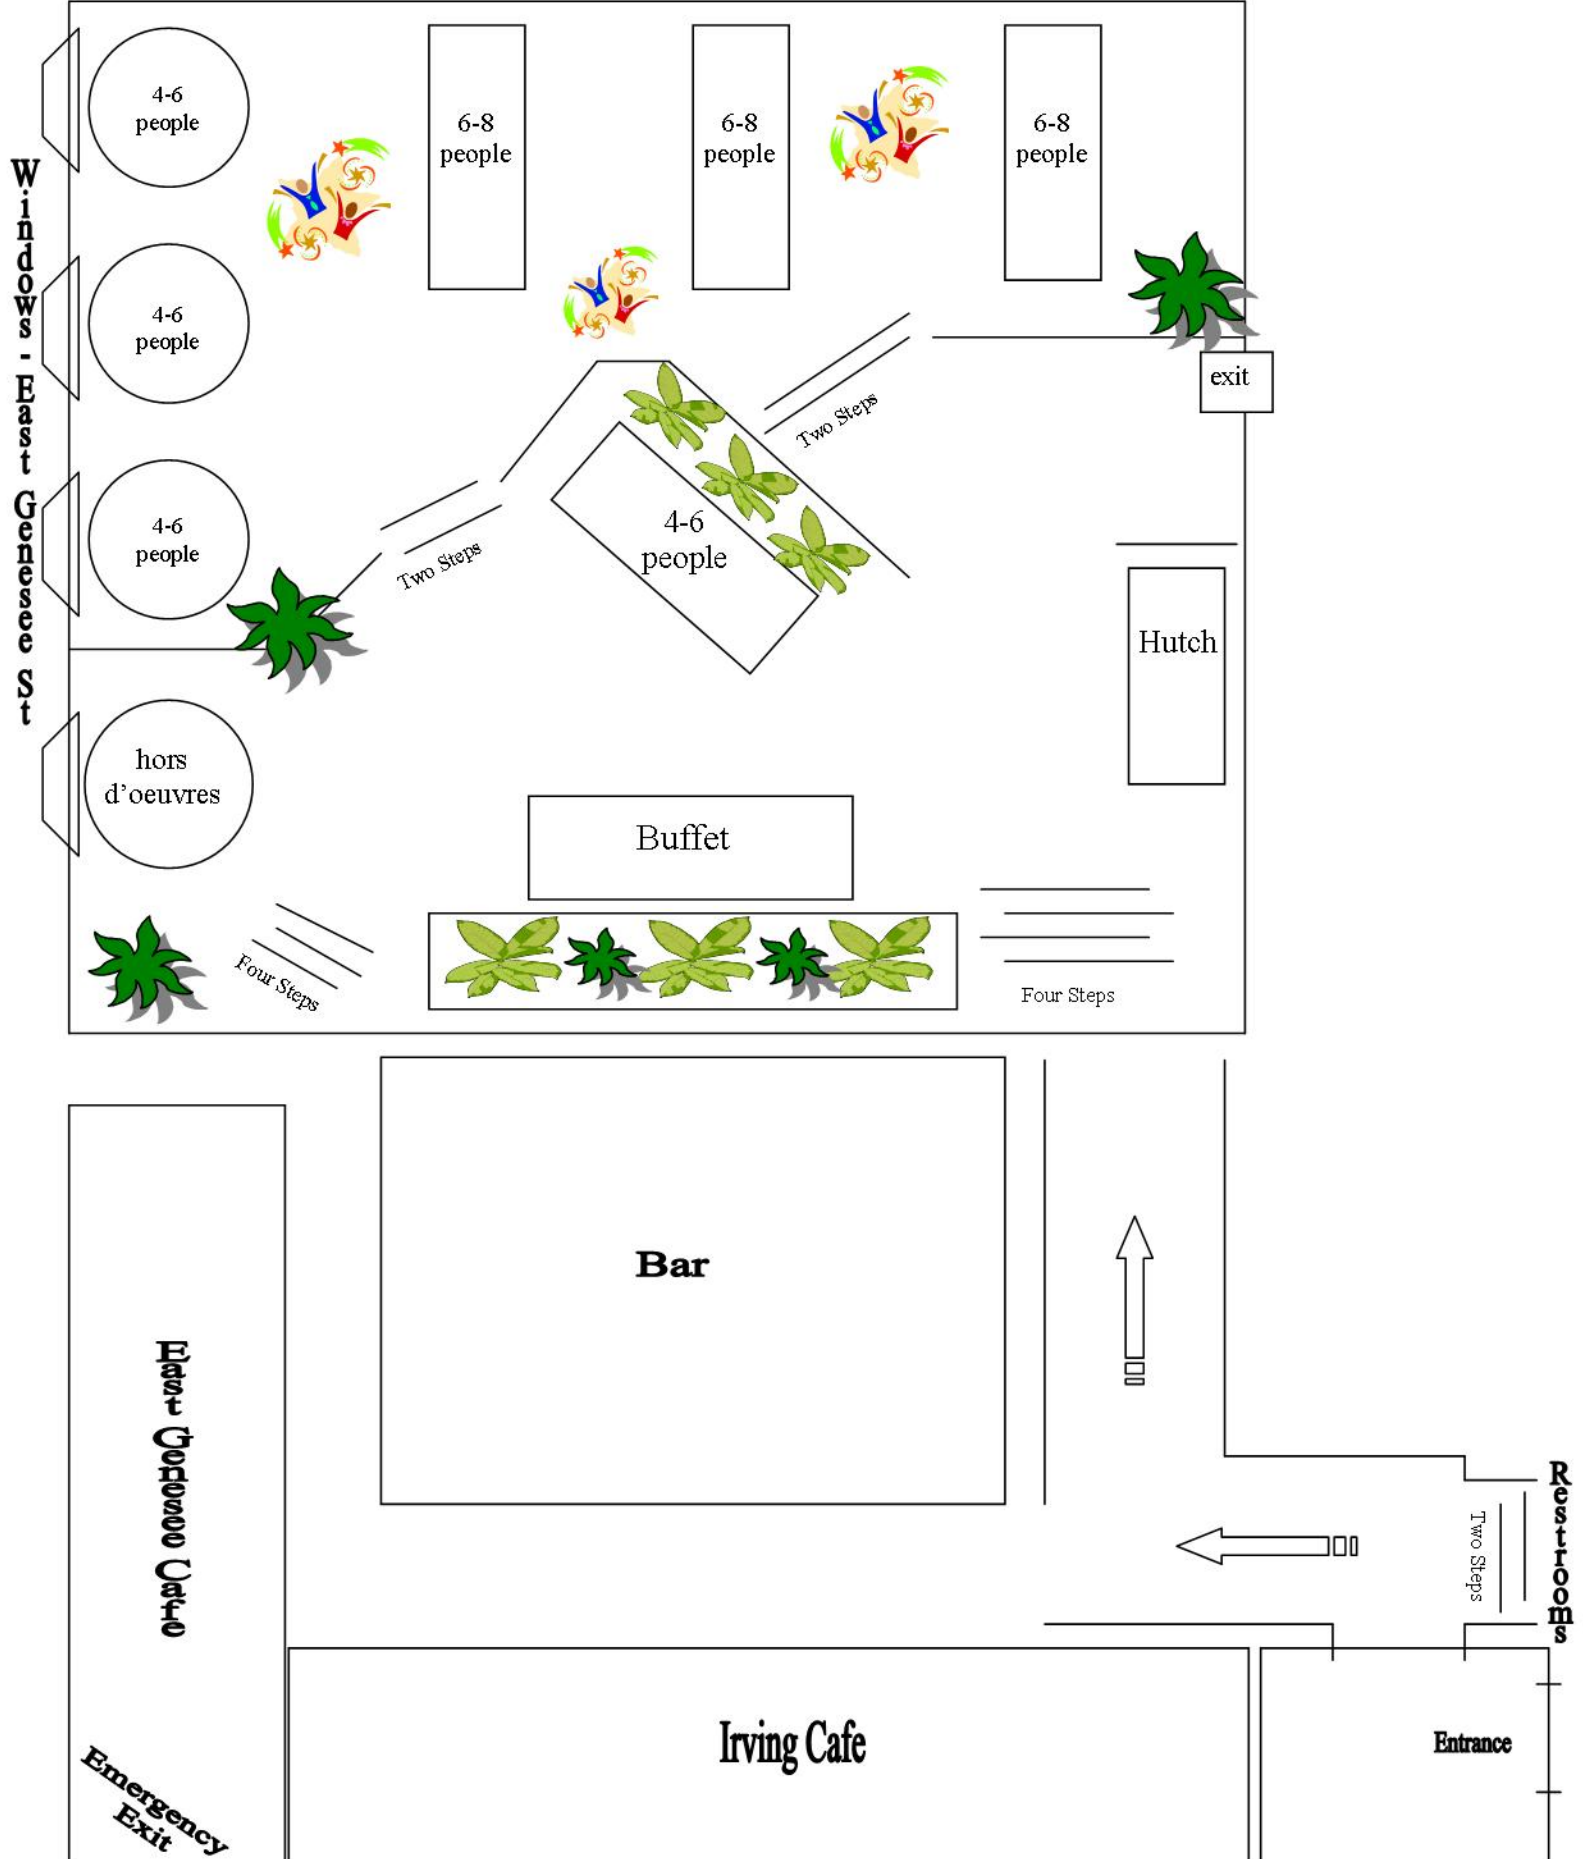

Atrium Dining Room

30-42 ppl

Atrium Dining Room

42-48 ppl

Windows - East + General St

Restrooms

Emergency Exit

Two Steps

exit

Hutch

Buffet

Bar

Irving Cafe

Entrance

4-6 people

4-6 people

4-6 people

hors d'oeuvres

6-8 people

6-8 people

6-8 people

4-6 people

Four Steps

Four Steps

Two Steps

Two Steps

Two Steps

Atrium Dining Room

49-54 ppl