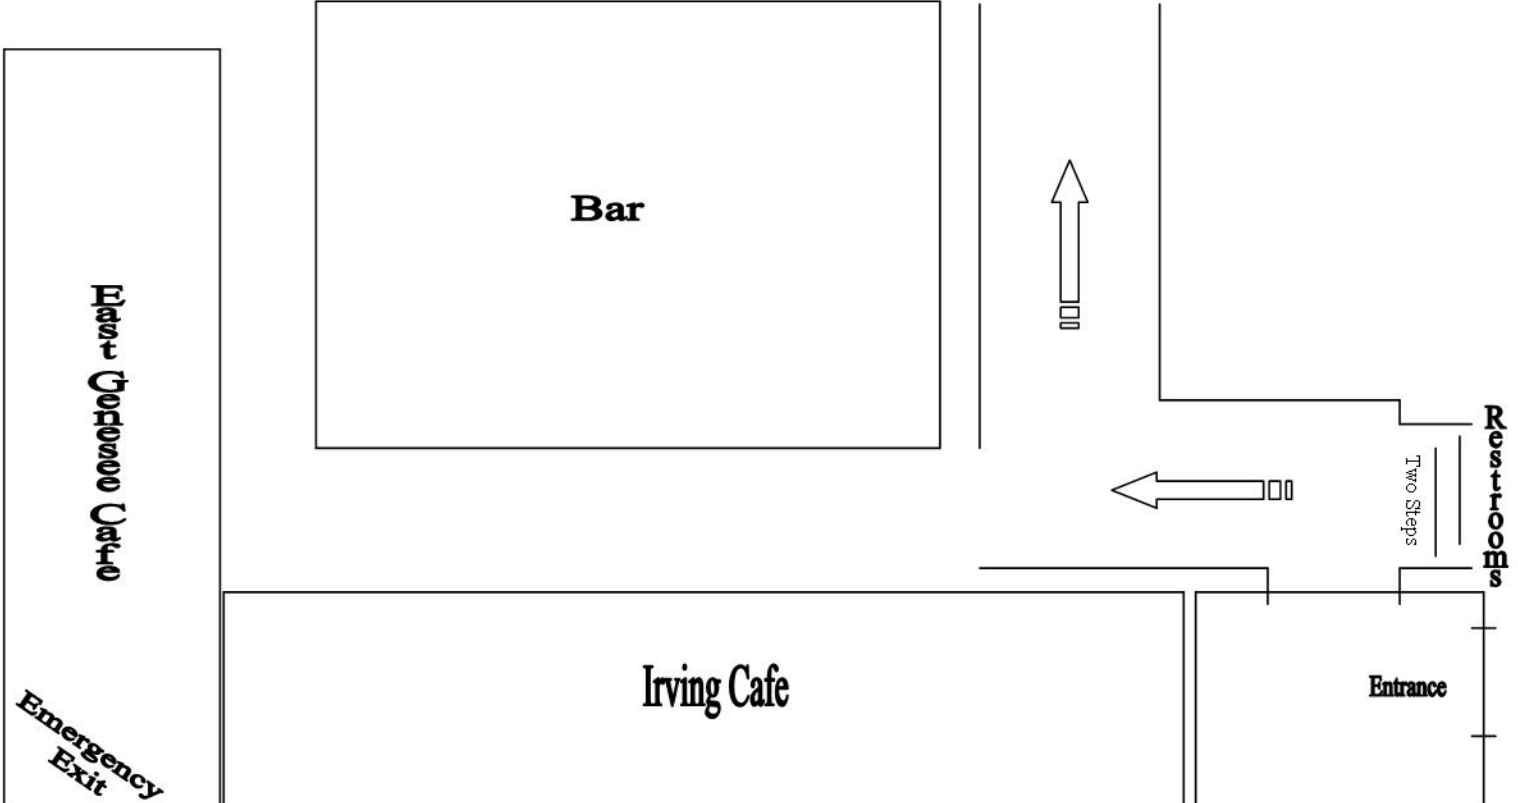

Atrium Dining Room 30-42 ppl

Windows - East + General St

Atrium Dining Room 42-48 ppl

Windows - East + General St

Atrium Dining Room 49-54 ppl