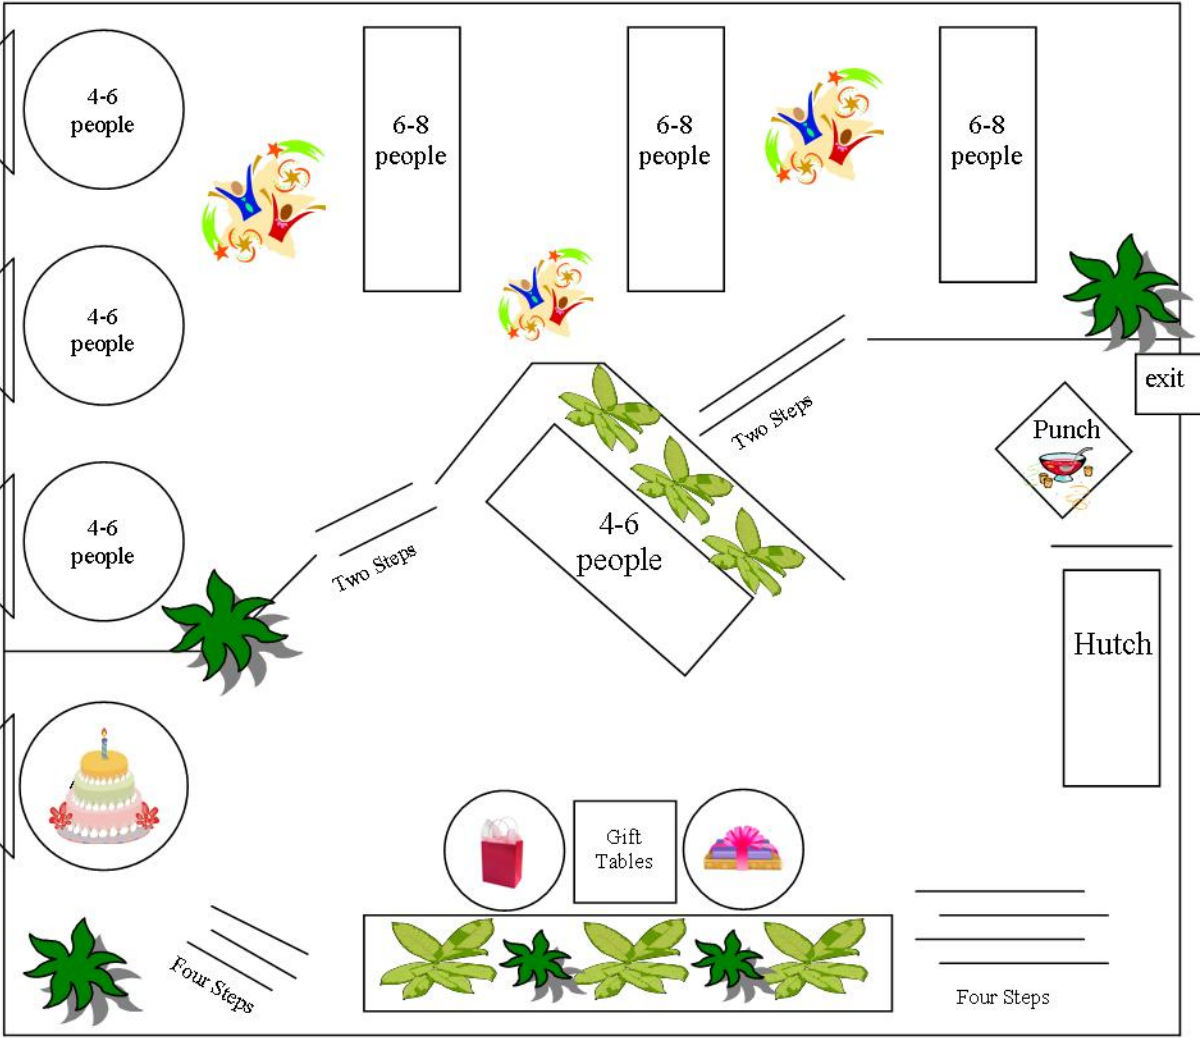

Atrium Dining Room 30-42 ppl

Windows - East + General St

Atrium Dining Room 42-48 ppl

Windows - East + General St

Atrium Dining Room 49-54 ppl