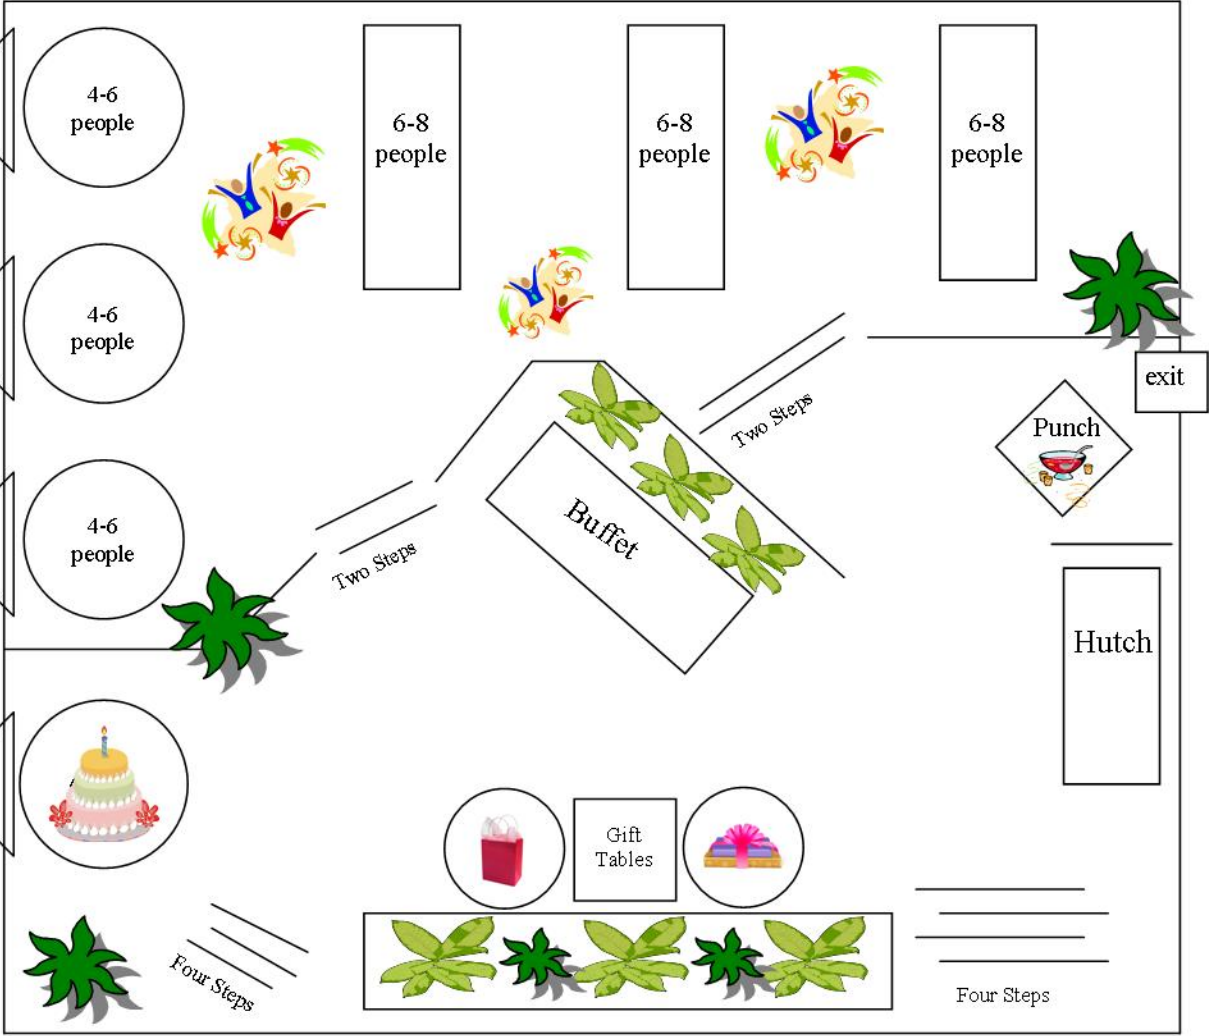

Atrium Dining Room 30-42 ppl

Windows - East + General St

Atrium Dining Room 42-48 ppl

Windows - East + General St

Atrium Dining Room 49-54 ppl