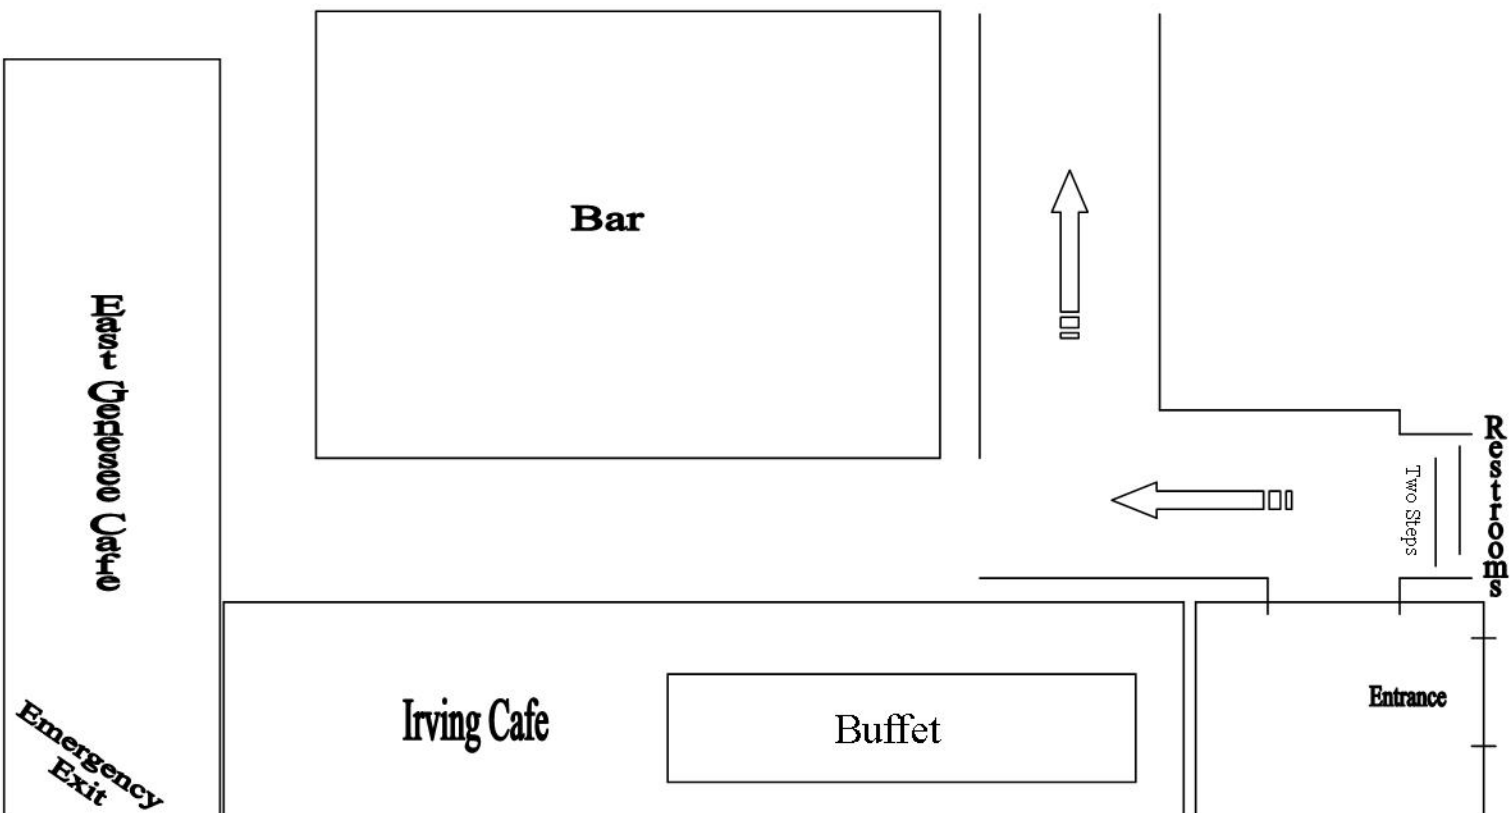

Atrium Dining Room 30-42 ppl

Windows - East + General St

Atrium Dining Room 42-48 ppl

Windows - East + General St

Atrium Dining Room 49-54 ppl